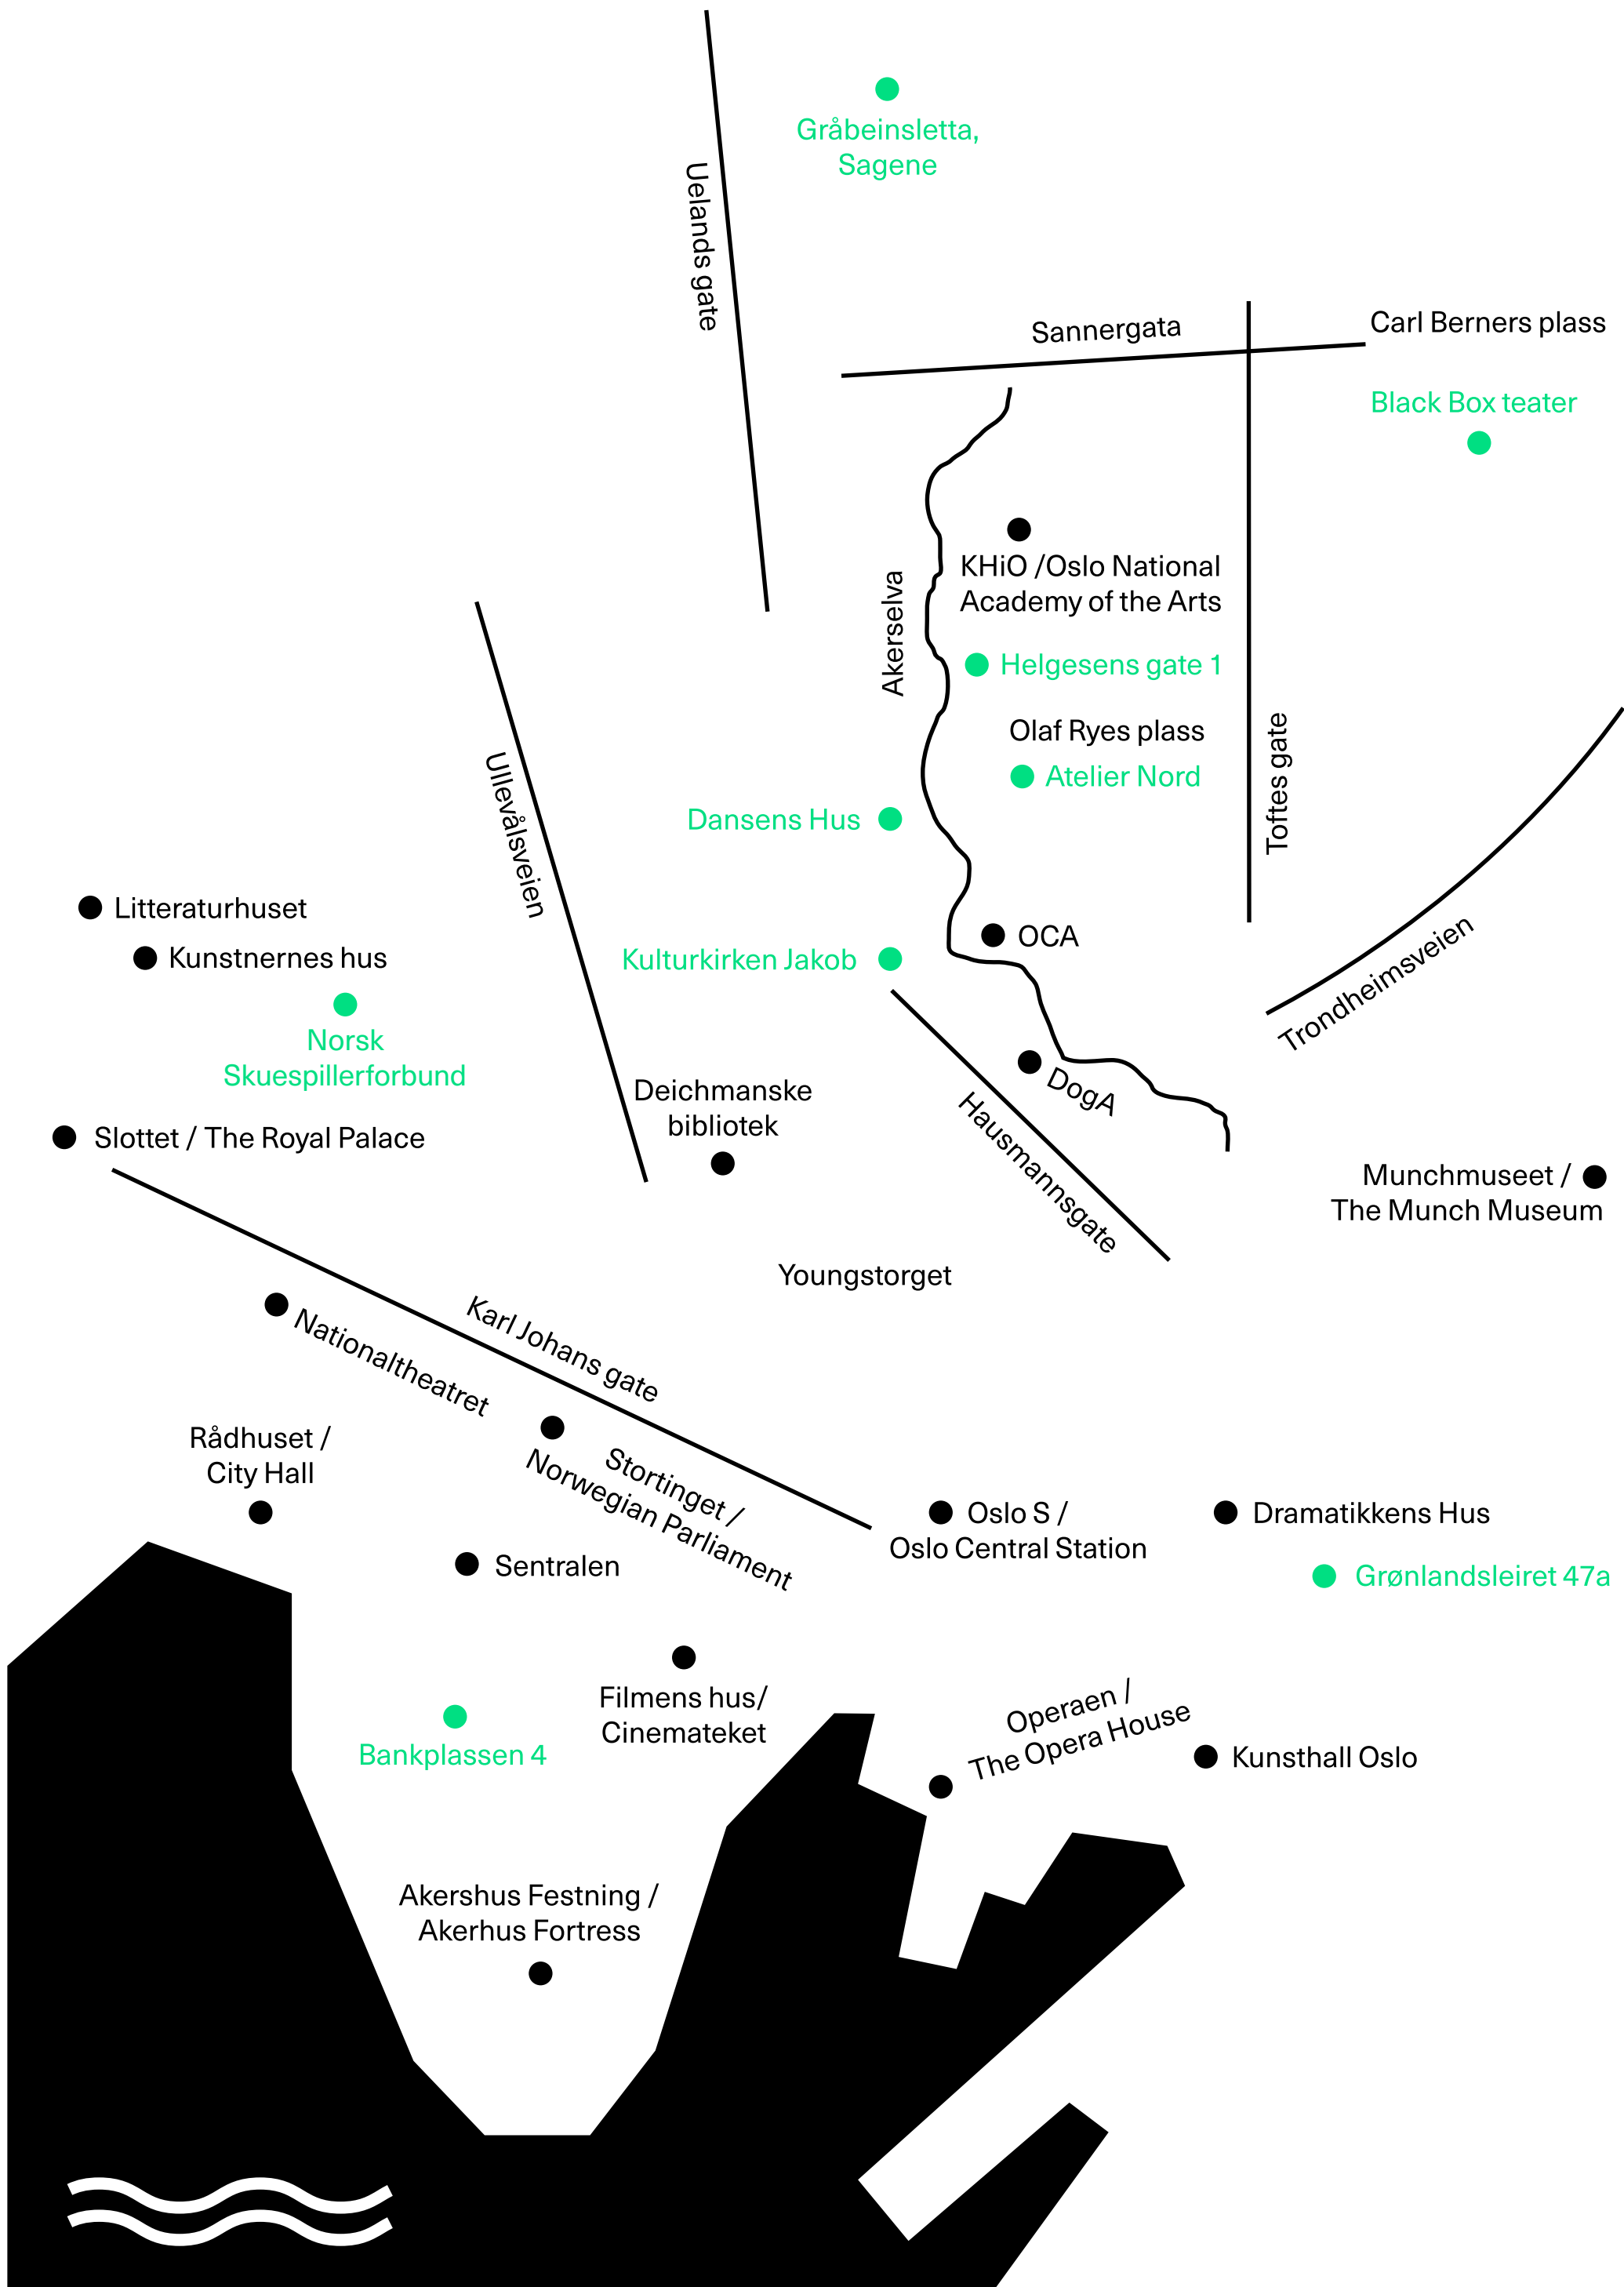

Oslo

— Locations

Rodeløkka / Grünerløkka

Black Box teater

Marstrandgata 8 / Blackbox.no
Tram 11, 12, 13 to Birkelunden
Bus 30 to Dælenga
Bus 20, 21 to Københavngata

Dansens Hus

Vulkan 1 / Dansenshus.no
Tram 11, 12, 13 to Schous plass
Bus 54, 34 to Møllerveien

Atelier Nord

Olaf Ryes Plass 2 / Ateliernord.no
Tram 11, 12, 13 to Schous Plass or Birkelunden

Helgesens gate 1

Tram 11, 12, 13 to Schous Plass or Birkelunden

Black Box teater, Atelier Nord, Dansens Hus and Helgesens gate 1 are within walking distance (20 min)

Bankplassen 4

Bus 30, 31, 54 to Kvadraturen
Tram 12, 13, 19 to Dronningens gate

Grønlandsleiret 47a

Bus 37 to Politihuset
Tram 18, 19 to Munkegata
T-bane 1, 2, 3, 4, 5 to Grønland

Norsk Skuespillerforbund

Welhavens gate 1 / Skuespillerforbund.no
Tram 11, 17, 18 to Holbergs plass

Accessibility

All shows, except *carry on* and *Voicing Pieces*, are accessible for wheelchair users. To facilitate your visit, we invite you to contact us in advance.